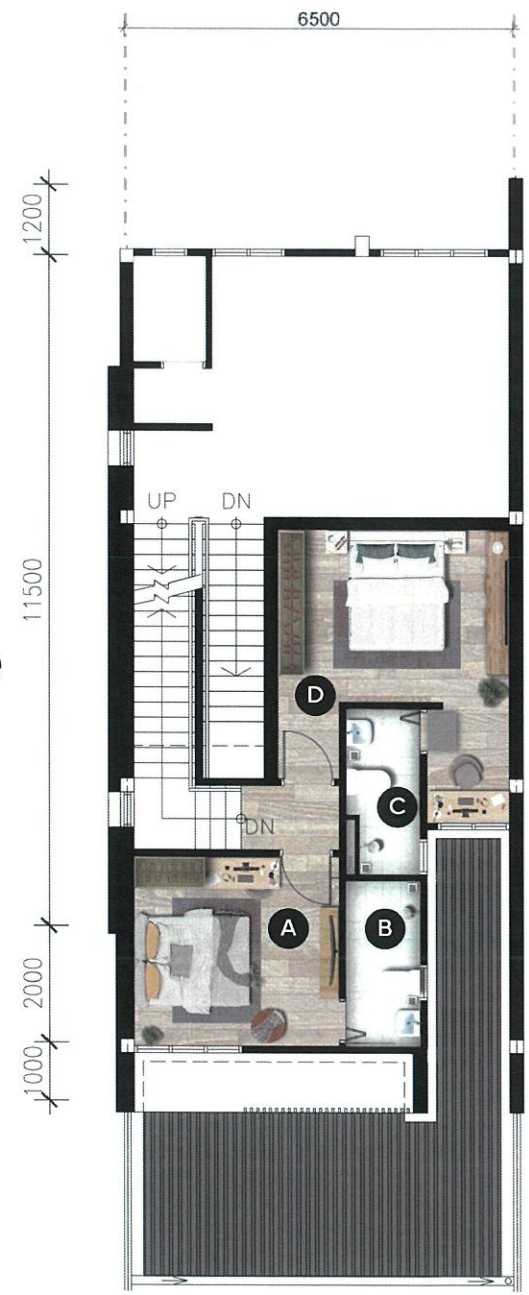

Town House Unit A

Level 1-

- A. Living Area
- B. Dining Area
- C. Kitchen
- D. Bedroom 1
- E. Toilet 1

Town House Unit A

Level 2-

- A. Master Bedroom
- B. Toilet 2
- C. Toilet 3
- D. Bedroom 2

**** Unit A = 1,178 sqft**

Town House Unit B

Level 1

- A. Store

11500

1200

Town House Unit B

Level 2

- A. Living Area
- B. Dining Area
- C. Kitchen
- D. Toilet 1

Town House Unit B

Level 3

- A. Master Bedroom
- B. Toilet 2
- C. Bedroom 2
- D. Bedroom 3
- E. Toilet 3
- F. Study Room

**** Unit B = 1,355 sqft**